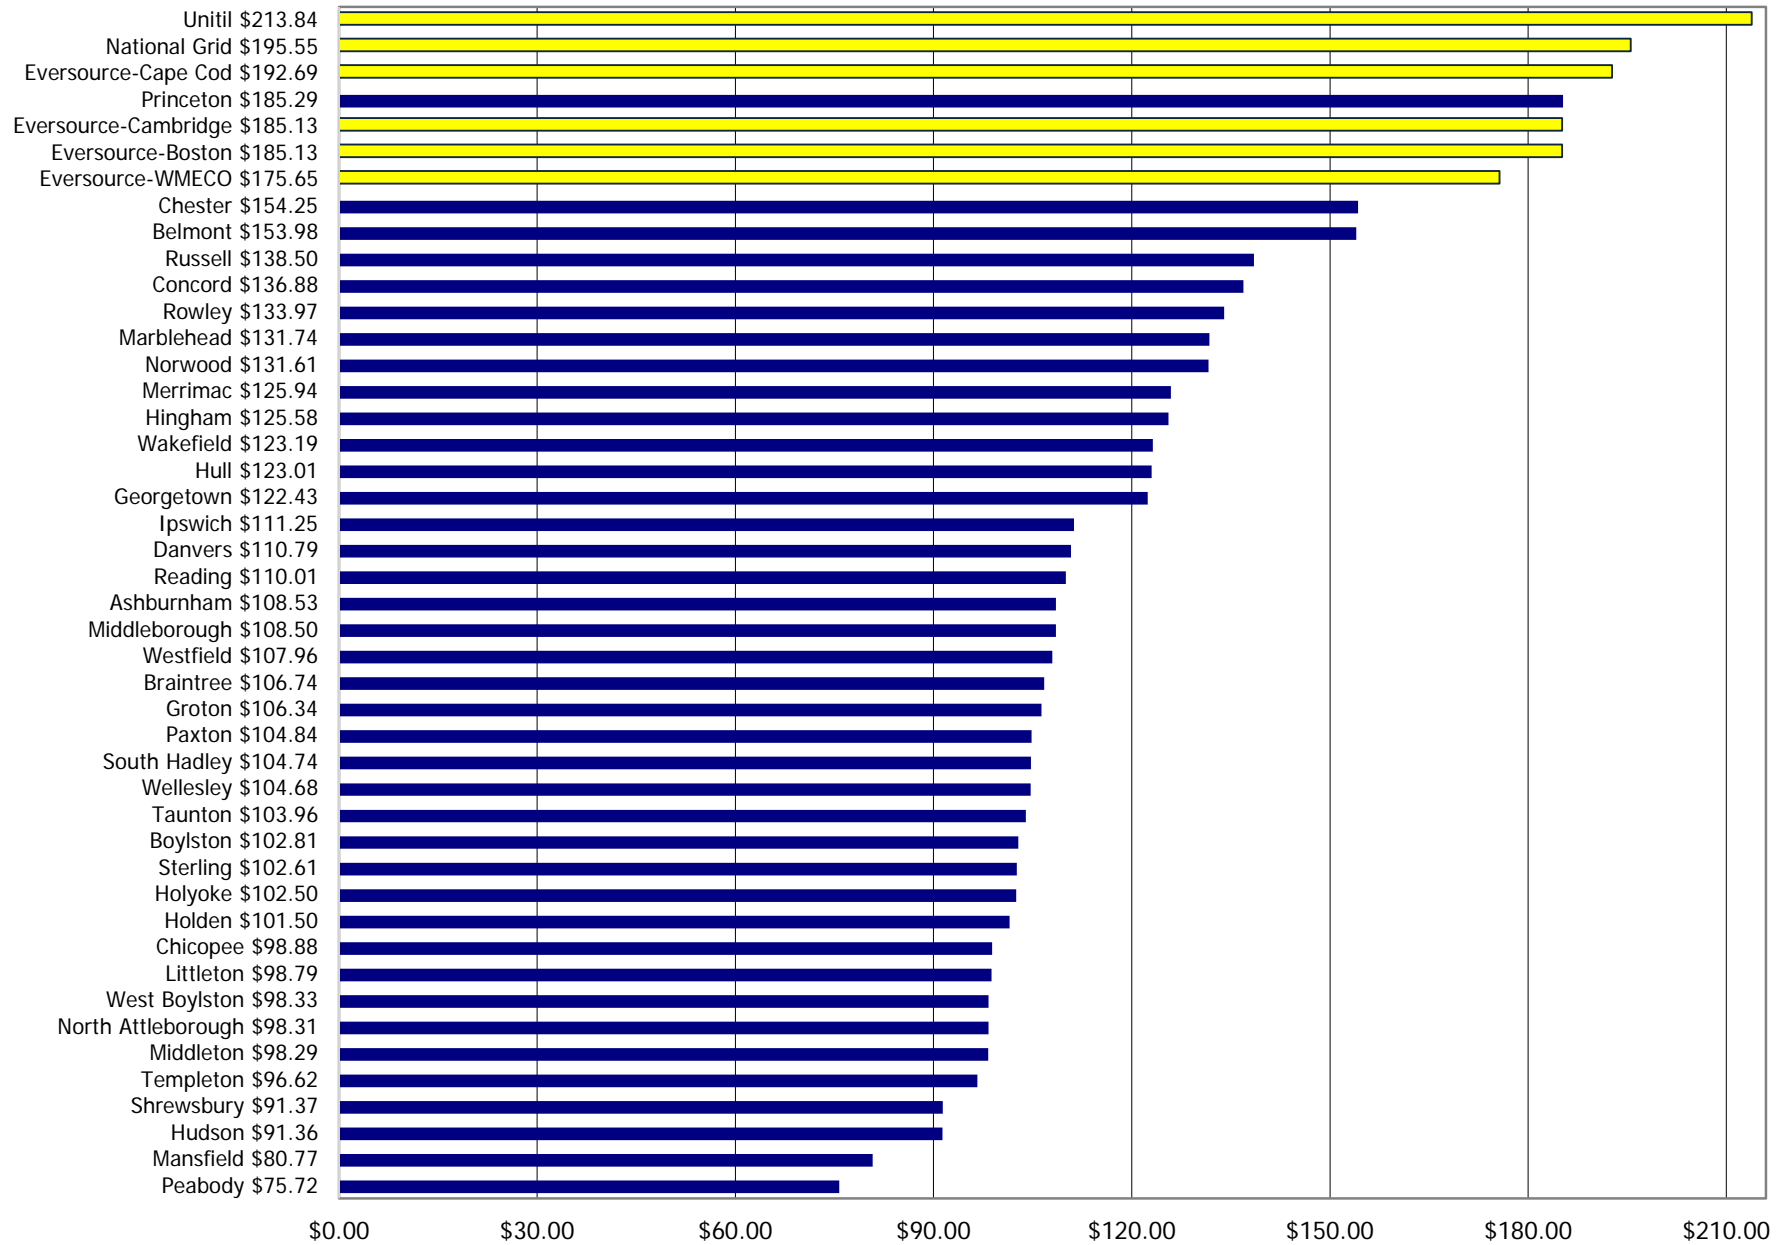

### Residential Rate Comparisons 250 kWh 12 Month Average Rate (January 2021 - December 2021)

### Residential Rate Comparisons 500 kWh 12 Month Average Rate (January 2021 - December 2021)

### Residential Rate Comparisons 750 kWh 12 Month Average Rate (January 2021 - December 2021)