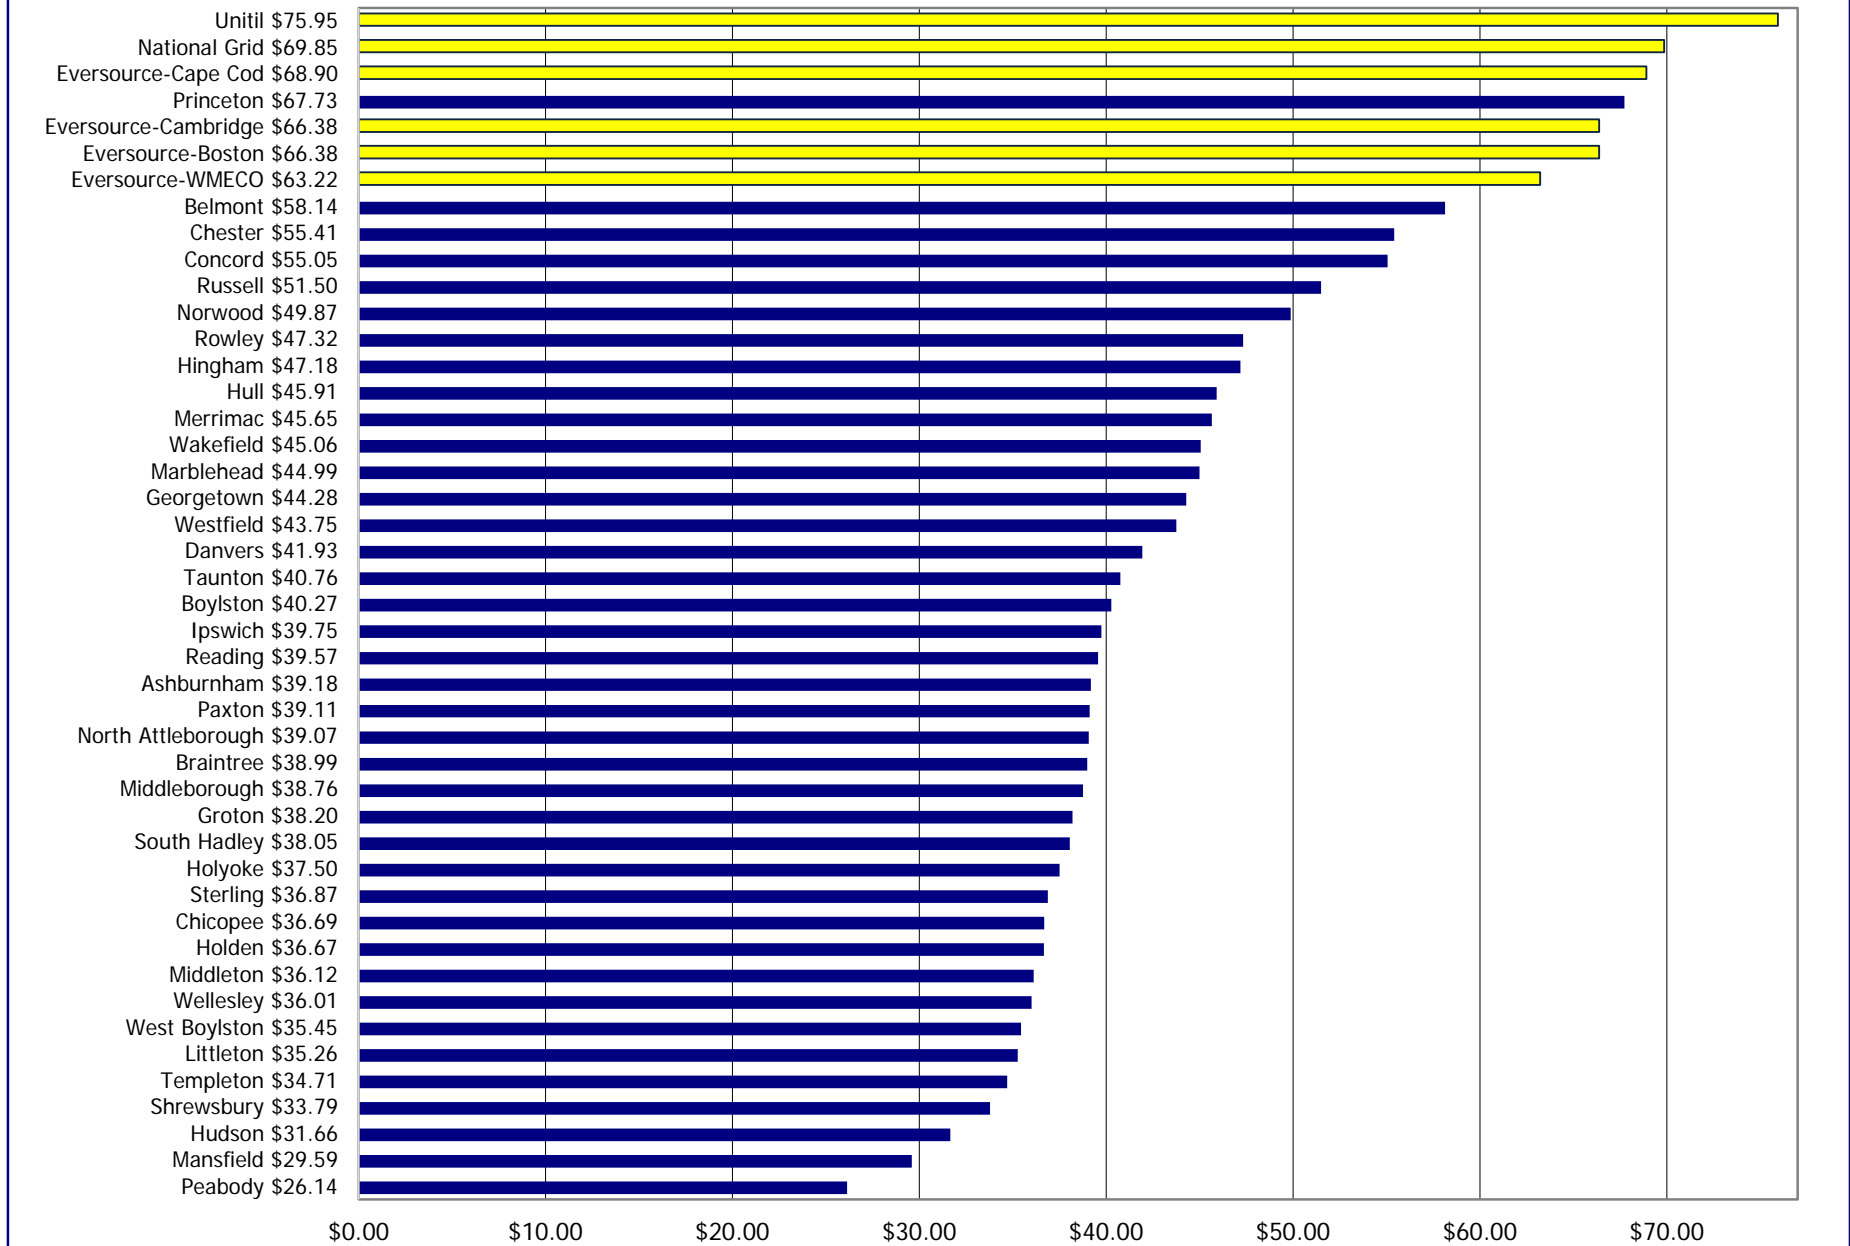

### Residential Rate Comparisons 250 kWh 12 Month Average Rate (January 2021 - December 2021)

### Residential Rate Comparisons 500 kWh 12 Month Average Rate (January 2021 - December 2021)