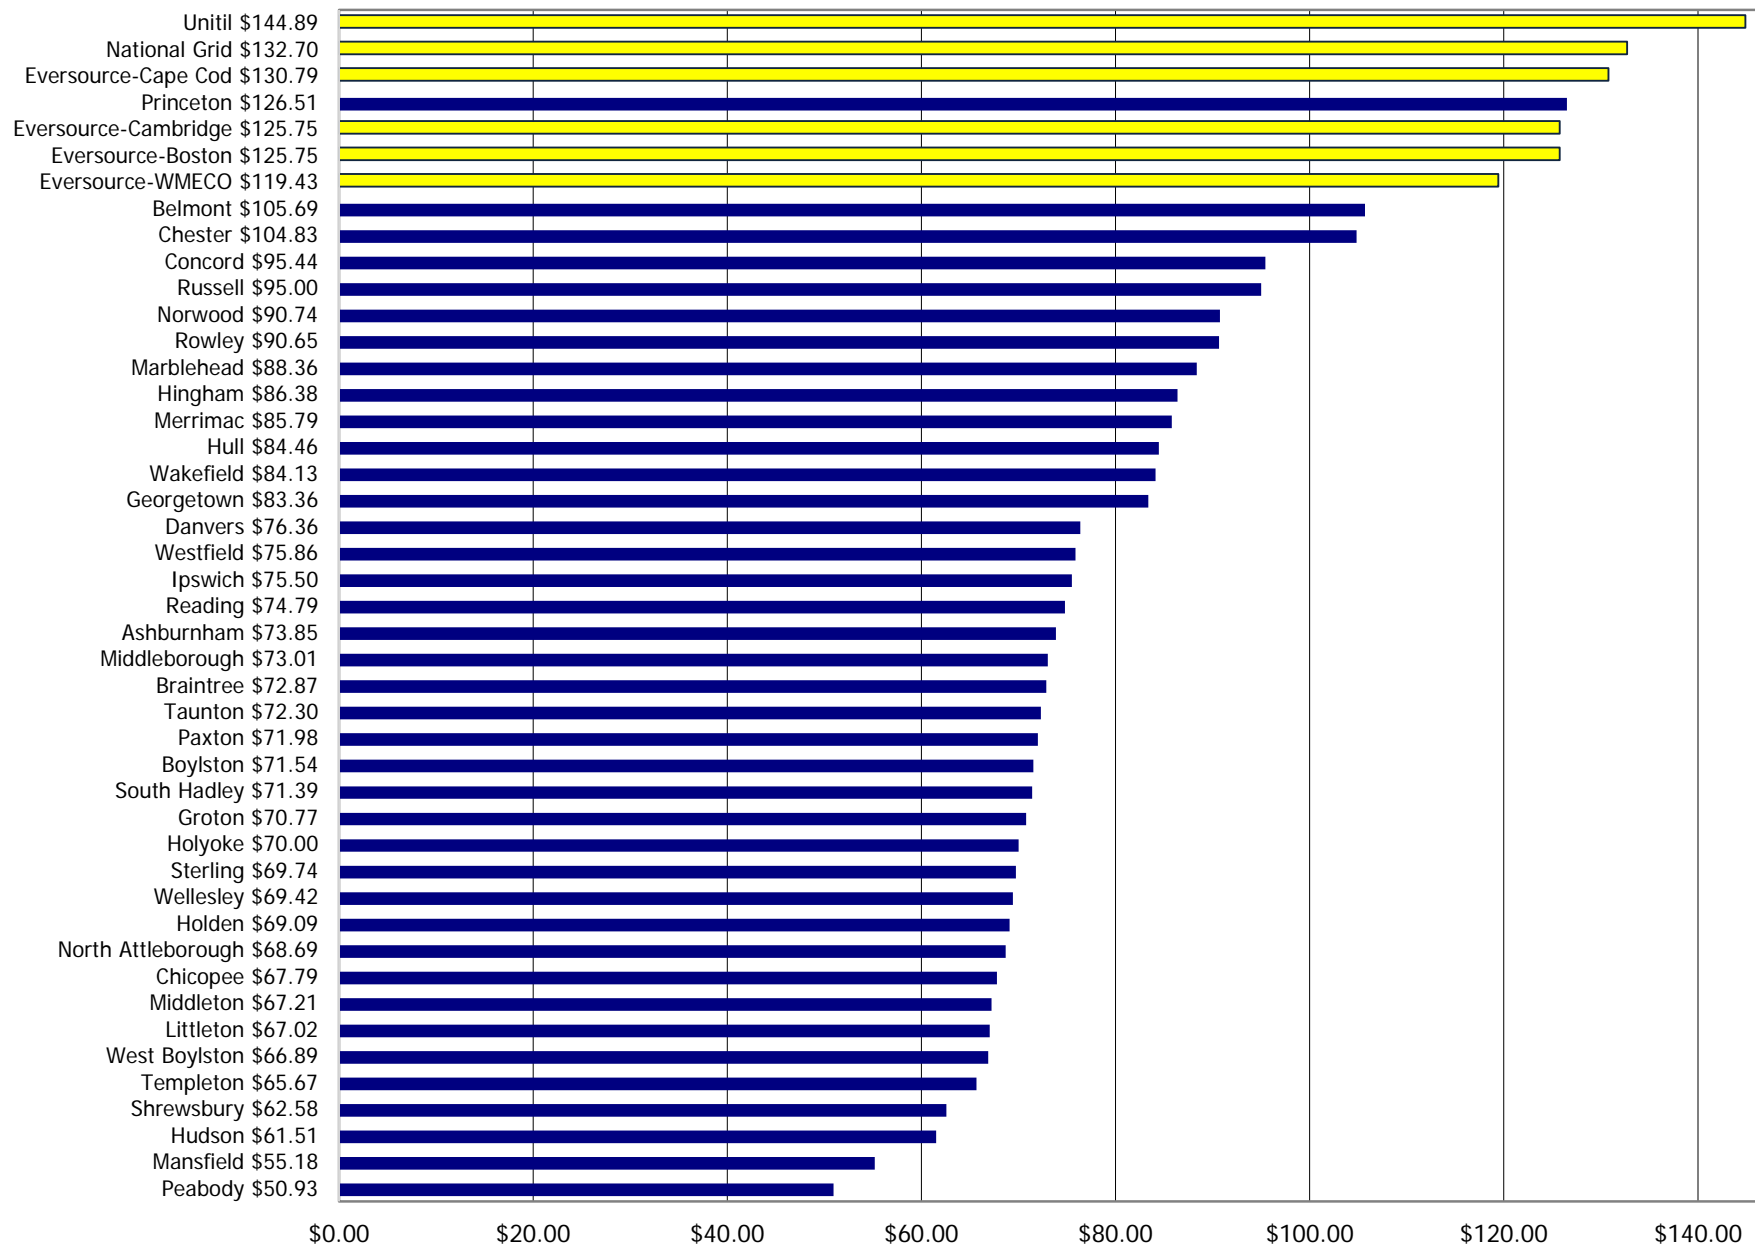

### Residential Rate Comparisons 250 kWh 12 Month Average Rate (January 2021 - December 2021)

### Residential Rate Comparisons 500 kWh 12 Month Average Rate (January 2021 - December 2021)

### Residential Rate Comparisons 750 kWh 12 Month Average Rate (January 2021 - December 2021)